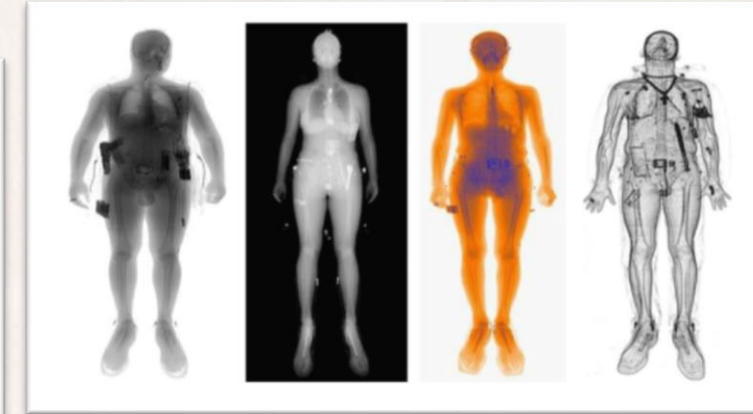

Inspection Systems

ADVANCED SOLUTIONS
MIDDLE EAST FZE

Personal Inspection Systems

1. Radio-Metal Detectors
2. Full Body X-ray Inspection System
3. Full Body Inspection System
4. X-Ray Systems for Cargo and Hand Luggage