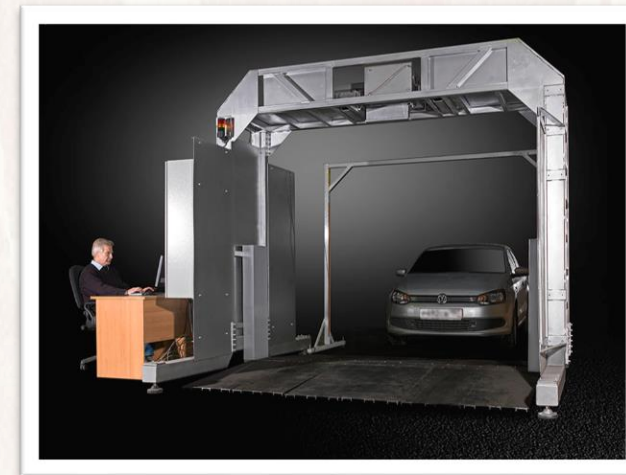

Hard Set X-RAY Inspection Systems

X-ray Inspection Systems for applications as follow:

1. Inspection of loaded trucks and other automotive transport, containers at sea ports, airports and border inspections post.
2. Inspection of loaded railway wagons at a speed up to 70 km/h.
3. Inspection of loaded trucks and other automotive transport, containers at sea ports, airports and border inspections post.
4. Inspection of loaded trucks and other automotive transport, containers at sea ports, airports and border inspections post.